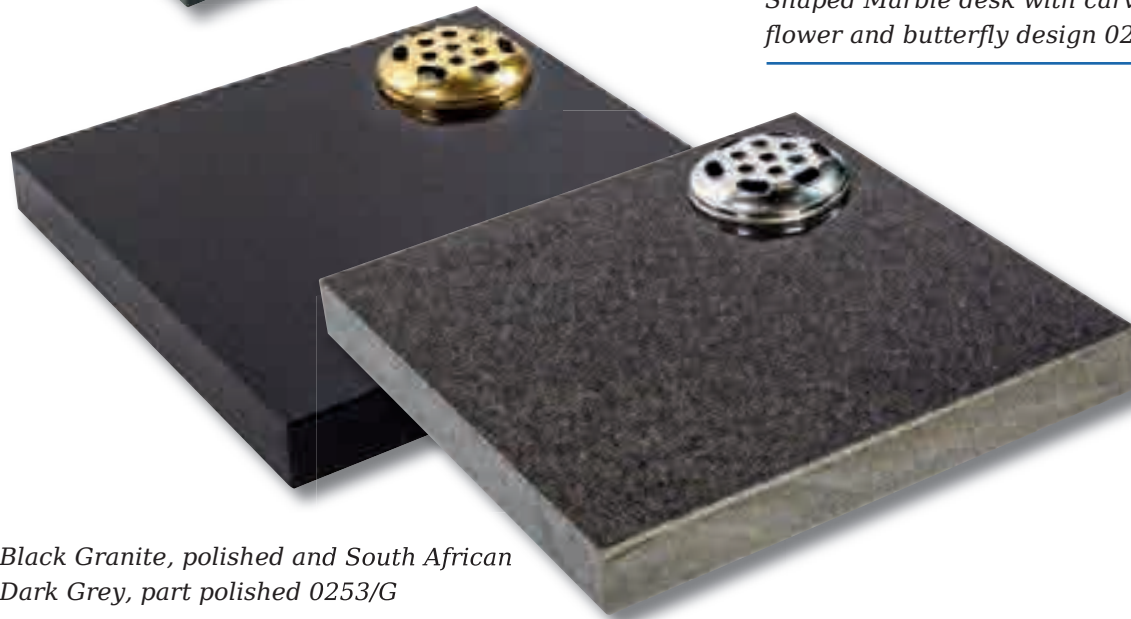

Desk tablet in Ruby Red granite. 0/231G

*Blue Black Slate, all honed and
Green Slate, all honed 0253/G*

*Shaped Marble desk with carved
flower and butterfly design 0251/G*

*Marble shaped vase
0252/G*

*Black Granite, polished and South African
Dark Grey, part polished 0253/G*