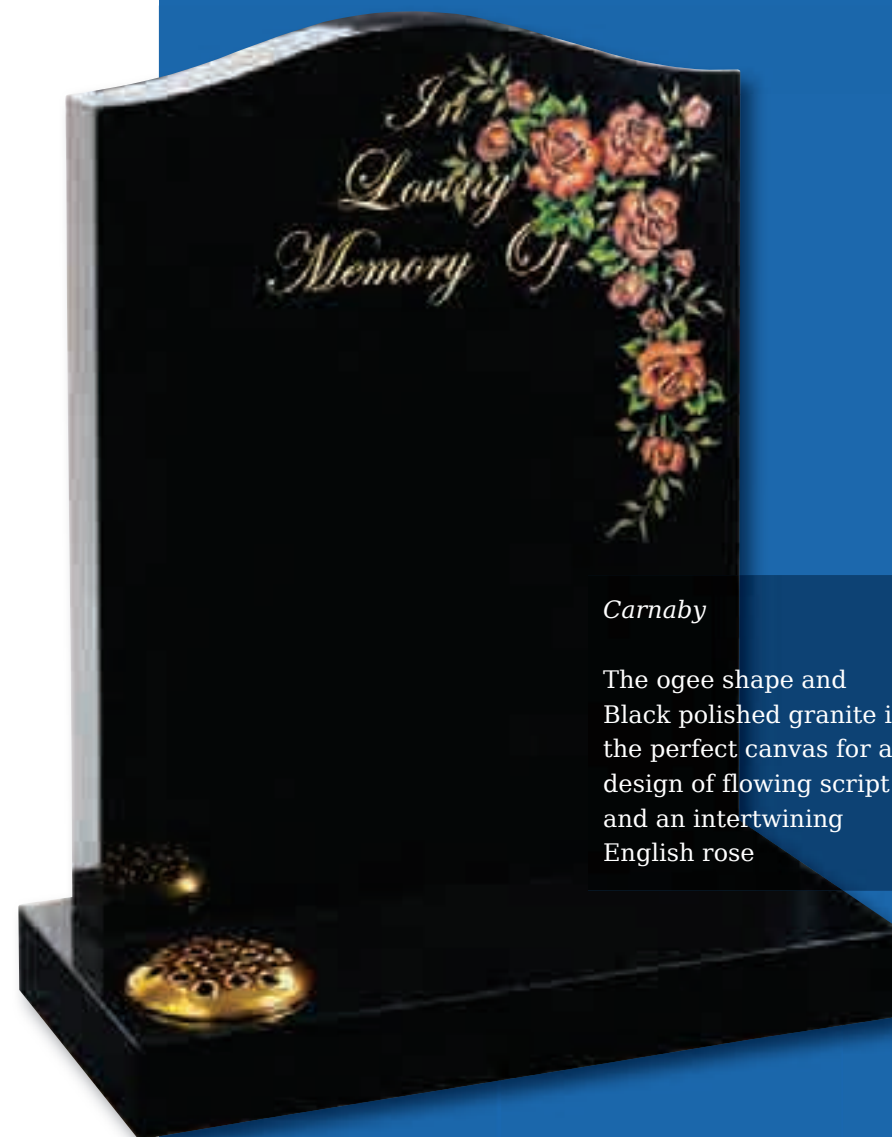

Carnaby

The ogee shape and Black polished granite is the perfect canvas for a design of flowing script and an intertwining English rose

Lawn Memorials

Molescroft
Polished Regal Black,
honed Cathay Light Grey
or polished Lavender
Blue granite memorials,
all with deep rose carving