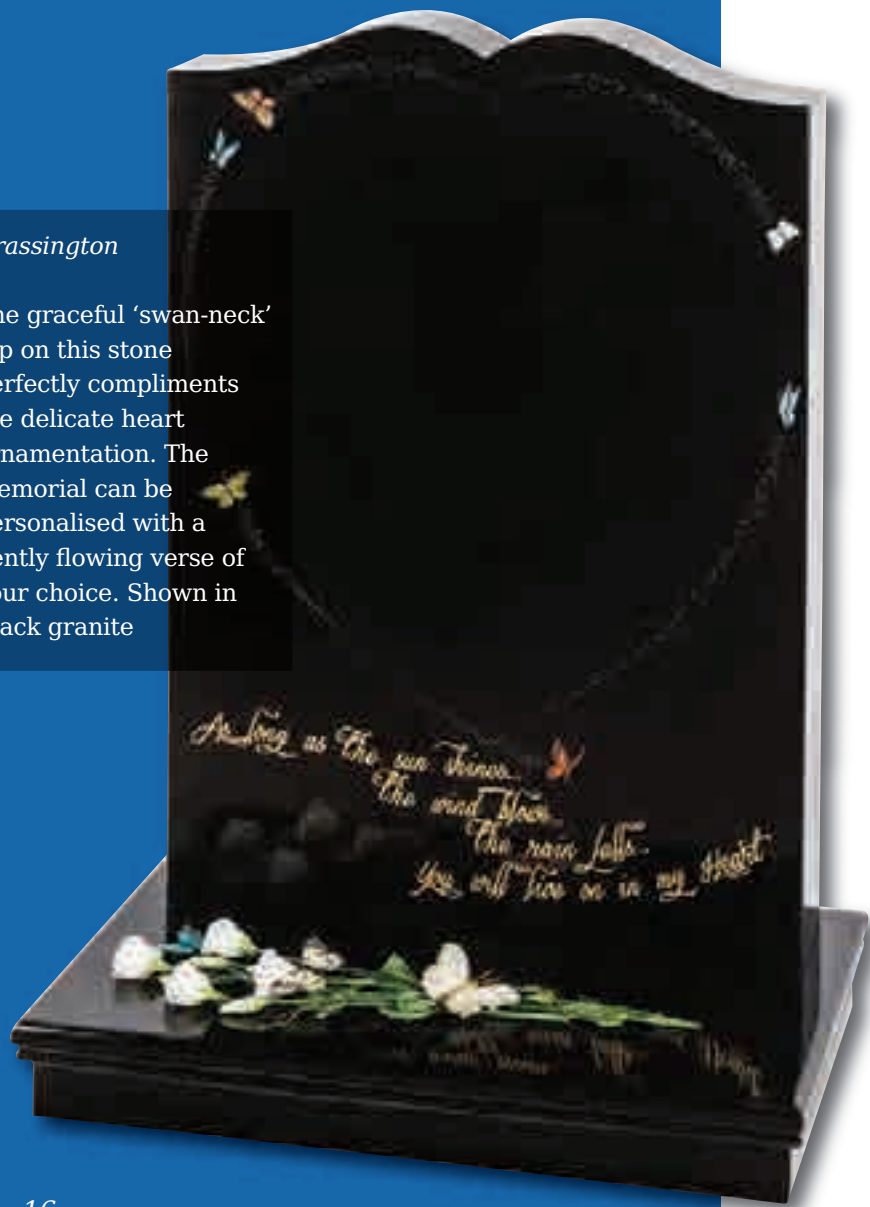

Lawn Memorials

Grassington

The graceful 'swan-neck' top on this stone perfectly compliments the delicate heart ornamentation. The memorial can be personalised with a gently flowing verse of your choice. Shown in Black granite