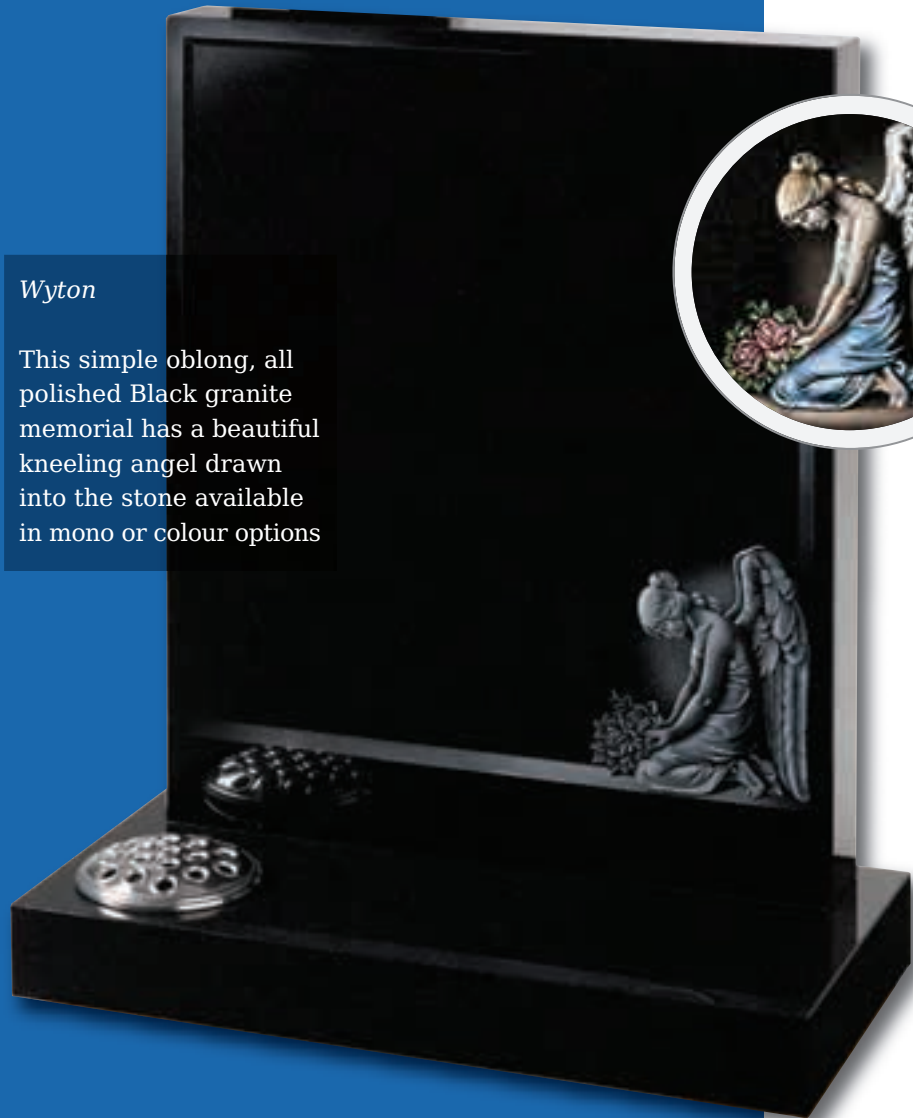

Lawn Memorials

Wyton

This simple oblong, all polished Black granite memorial has a beautiful kneeling angel drawn into the stone available in mono or colour options