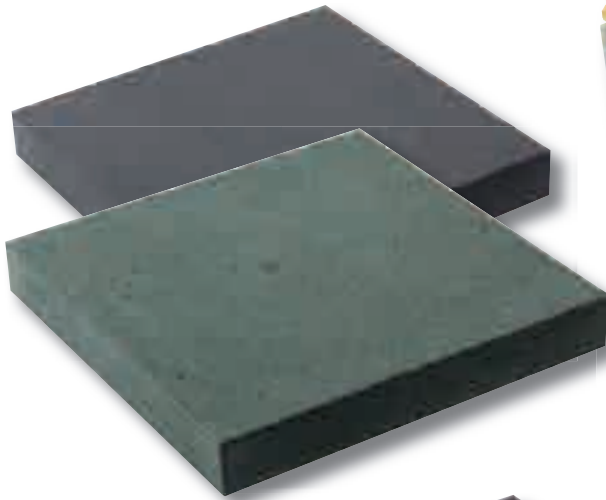

*Shaped Marble desk with carved
flower and butterfly design 0251/G*