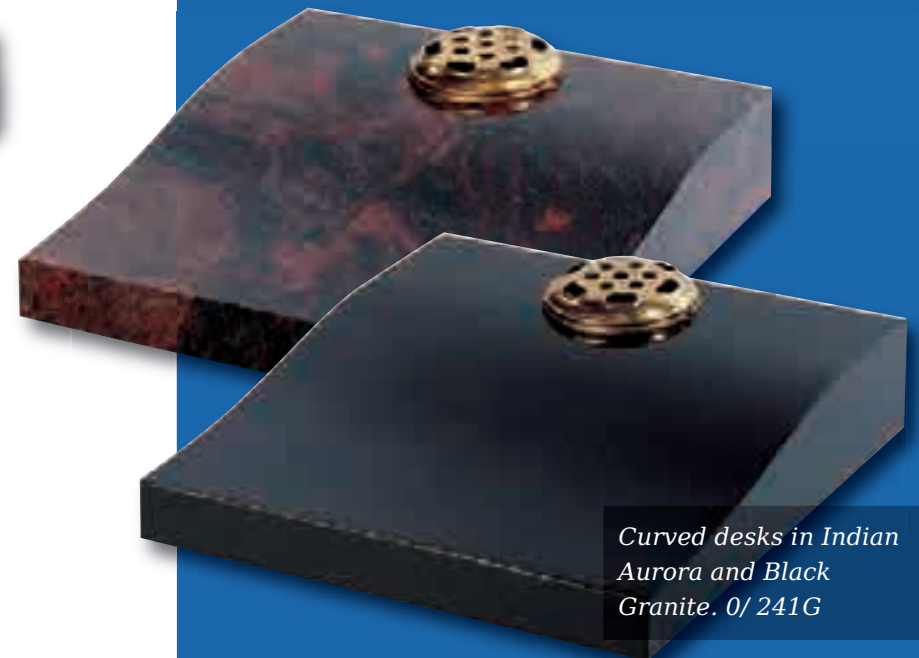

Desk with pitched edge in Blue Pearl granite. 0/244G

Desk with raised book in Black Granite. 0/245G

Blue Pearl granite wedge with pitched edge. 0/243G

South African Dark Grey polished wedge. 0/230G

Curved desks in Indian Aurora and Black Granite. 0/ 241G